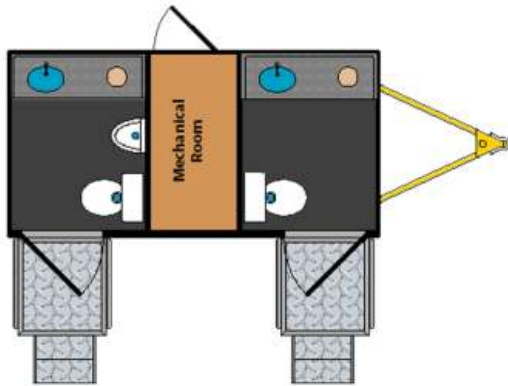

Royal Restrooms of Arizona introduces:

Platinum Edition

A Regal Experience For Your Guests